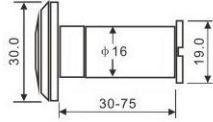

# Door Viewer

REF: FE56001/1

Reference	Specification	Material	Remark
FE56001/1	Dia.16mm,200 degrees,30-50mm/35-60mm/42-65mm/50-85mm	Brass	PVC / Glass Lens

REF: FE56001/2

Reference	Specification	Material	Remark
FE56001/2	Dia.16mm,200 degrees,30-50mm/35-60mm/42-65mm/50-85mm	Brass	PVC / Glass Lens, with Cover